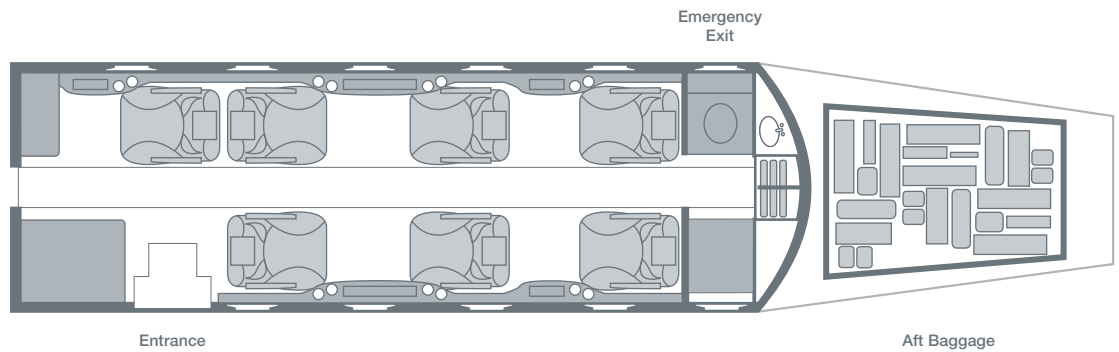

The impressive XLS+ stand-up cabin offers exactly the same height and width as the Sovereign and Citation X. The passenger area extends nearly 19-feet, providing ample room to accommodate seven passengers with ease. With all this space, you will have the freedom to stand up and walk around the entire length of the cabin. The XLS+ offers the largest external baggage compartment in its class and the enclosed lavatory with vanity can double as a dressing area and provides an eighth belted-seat if required.

Cabin Configuration

Cabin Amenities

- + Satellite Telephone
- + Power Outlets
- + Cabin Speakers
- + Refreshment Center
- + Enclosed Lavatory
- + Cabin Display
- + XM Radio
- + Dual DVD Players
- + Individual Headsets
- + Forward Swivel Seat

Cabin Dimensions

Passenger Capacity 7 / 8

Overall Cabin Length 18' 8"

Interior Seating Length 15' 5"

Cabin Height 5' 8"

Cabin Width 5' 6"

Baggage

Total Capacity 700 lbs / 80 cubic ft