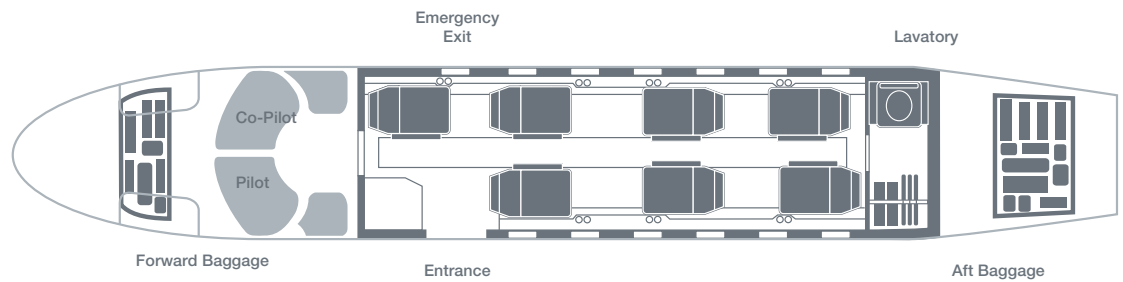

Climbing directly to 45,000 feet, the Encore leaves virtually all weather and turbulence behind. In cruise, passengers will be impressed by the quiet cabin and the overall feeling of spaciousness. The newly designed 'trailing-link' landing gear makes for smooth landings on runways as short as 3,500 feet and the external baggage capacity exceeds that of any other competitive aircraft.

With so much to offer, we invite you to come fly the ultimate light jet!

Cabin Configuration

Cabin Amenities

- + Telephone
- + Power Outlets
- + Cabin Speakers
- + Refreshment Center
- + Fully Enclosed Aft Lavatory
- + Cabin Navigation Display
- + DVD Player with Wireless Headsets
- + Swivel Jump-seat with Laptop Table and Headset

Cabin Dimensions

Passenger Capacity	7
Interior Seating Length	15.45 ft
Overall Cabin Length	17.80 ft
Cabin Height	4.70 ft
Cabin Width	4.90 ft

Baggage

Total Capacity	69.00 cubic ft
Baggage compartment can accommodate 4 standard golf bags with restrictions on other baggage and 2 pairs of 210 cm skis can be carried in the ski tube.	