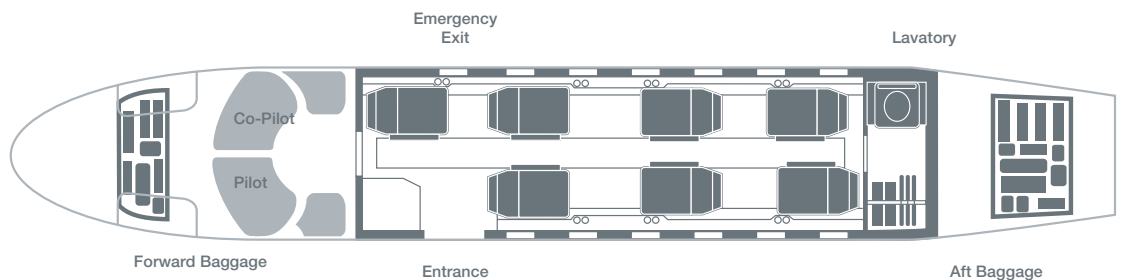

Range Map

Maximum Range

	Long-range nm / sm	High-speed nm / sm
2 Passengers	1,788 / 2,056	1,586 / 1,824
4 Passengers	1,627 / 1,871	1,457 / 1,676
7 Passengers	1,322 / 1,520	1,202 / 1,382

Assumptions: Performance based on standard conditions, zero wind, with no runway or temperature restrictions.

Cruising Speed

High-speed	435 knots / 500 mph	FL310
	420 knots / 483 mph	FL410
Long-range	382 knots / 440 mph	FL430

Altitude

Maximum	45,000 ft

Advanced Safety Equipment

- TAWS
  Terrain Avoidance Warning System
- TCAS II
  Traffic Alert and Collision Avoidance System
- DUAL FMS Navigation

Cabin Dimensions

Passenger Capacity	7
Interior Seating Length	15.45 ft
Overall Cabin Length	17.80 ft
Cabin Height	4.70 ft
Cabin Width	4.90 ft

Baggage

Total Capacity	69.00 cubic ft
Baggage compartment can accommodate 4 standard golf bags with restrictions on other baggage and 2 pairs of 210 cm skis can be carried in the ski tube.	

Hayward Executive Airport
19995 Skywest Dr., Hangar C
Hayward, CA 94541

(510) 732-7100 *phone*
(510) 732-7101 *fax*
www.ctpaviation.com

Charter Inquiries: (877) CTP-2FLY
(877) 287-2359